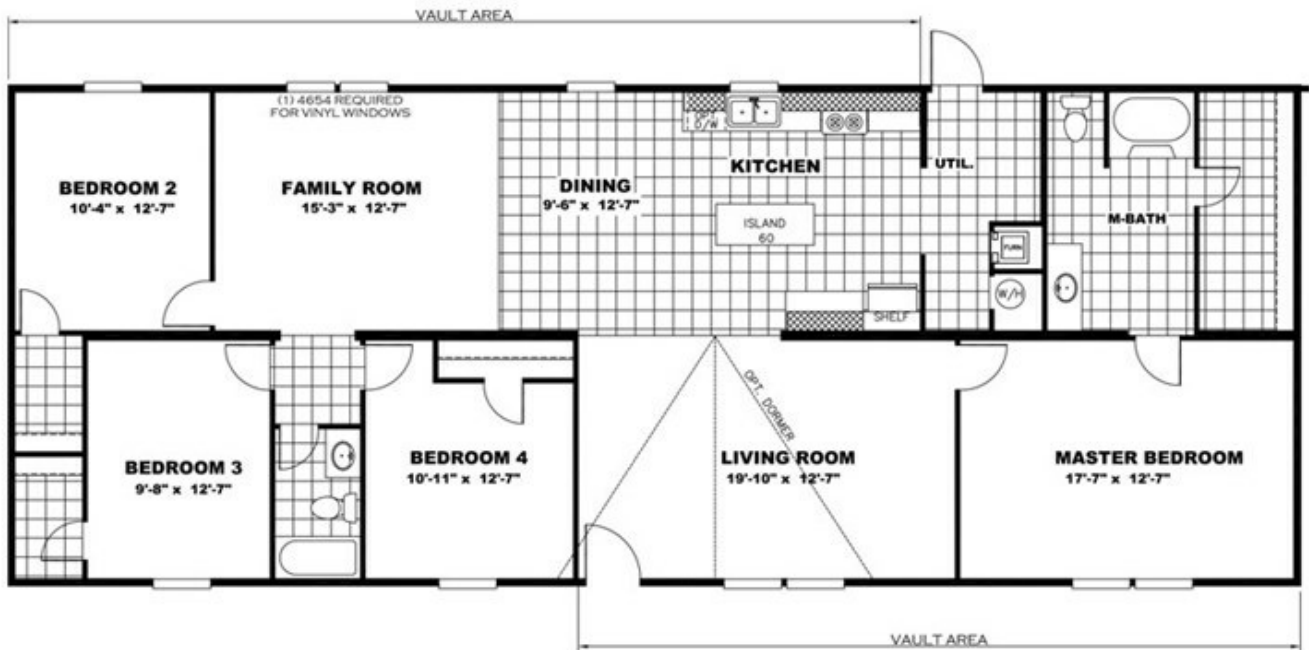

THE NATIONAL

THE NATIONAL Floor plan number: CWP033034TNAB
4 beds • 2 baths • 1904 sq.ft. • 28' width • 68' depth

Our home building facilities invest in continuous product and process improvements. Plans, dimensions, features, materials, specifications and availability are subject to change without notice or obligation. Renderings and floor plans are representative likenesses of our homes and may differ from the actual homes. We invite you to tour a Home Center near you and inspect the highest value in quality housing available or call (706) 739-0200 to speak with a Home Consultant. Copyright 2017, CMH. All rights reserved.