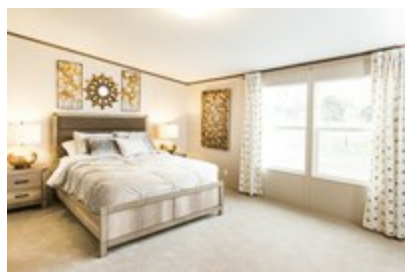

THE NATIONAL

THE NATIONAL Floor plan number: CWP033034TNAB
4 beds • 2 baths • 1904 sq.ft. • 28' width • 68' depth

Our home building facilities invest in continuous product and process improvements. Plans, dimensions, features, materials, specifications and availability are subject to change without notice or obligation. Renderings and floor plans are representative likenesses of our homes and may differ from the actual homes. We invite you to tour a Home Center near you and inspect the highest value in quality housing available or call (706) 739-0200 to speak with a Home Consultant. Copyright 2017, CMH. All rights reserved.